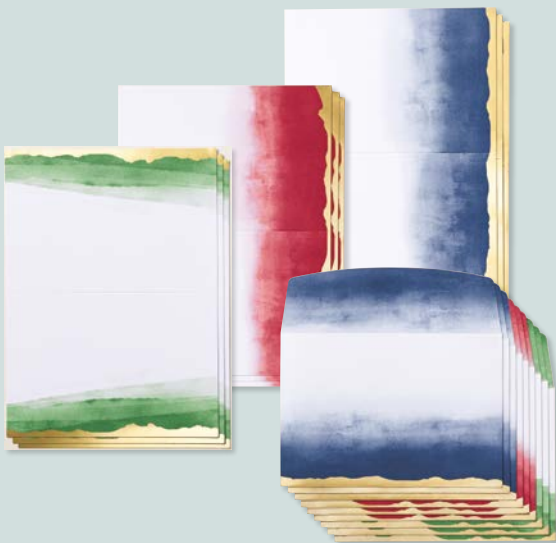

①

②

③

④

MIX & MATCH

Combine Mix & Match products to create a card or tag in minutes!

start with a printed card base or tag

1. GOLD DIPPED MIX & MATCH CARDS & ENVELOPES

164108 | $16.50

9 card bases and 9 envelopes. Includes gold foil. Folded card size: 4-1/4" x 6-1/4" (10.8 x 15.9 cm).

2. TAGS FOR THE SEASON MIX & MATCH EPHEMERA PACK • 164111 | $13.00

Includes 5" x 7" (12.7 x 17.8 cm) printed sheets with precut images. Includes gold foil. 8 total sheets: 2 each of 4 designs.

add printed, precut images & sentiments

3. JOYFUL IMAGES MIX & MATCH EPHEMERA PACK

164110 | $13.00

Includes 5" x 7" (12.7 x 17.8 cm) printed sheets with precut images. Includes gold foil. 8 total sheets: 2 each of 4 designs.

4. JOYFUL SAYINGS MIX & MATCH EPHEMERA PACK

164109 | $13.00 •

Includes 5" x 7" (12.7 x 17.8 cm) printed sheets with precut sentiments. Includes gold foil. 8 total sheets: 2 each of 4 designs.