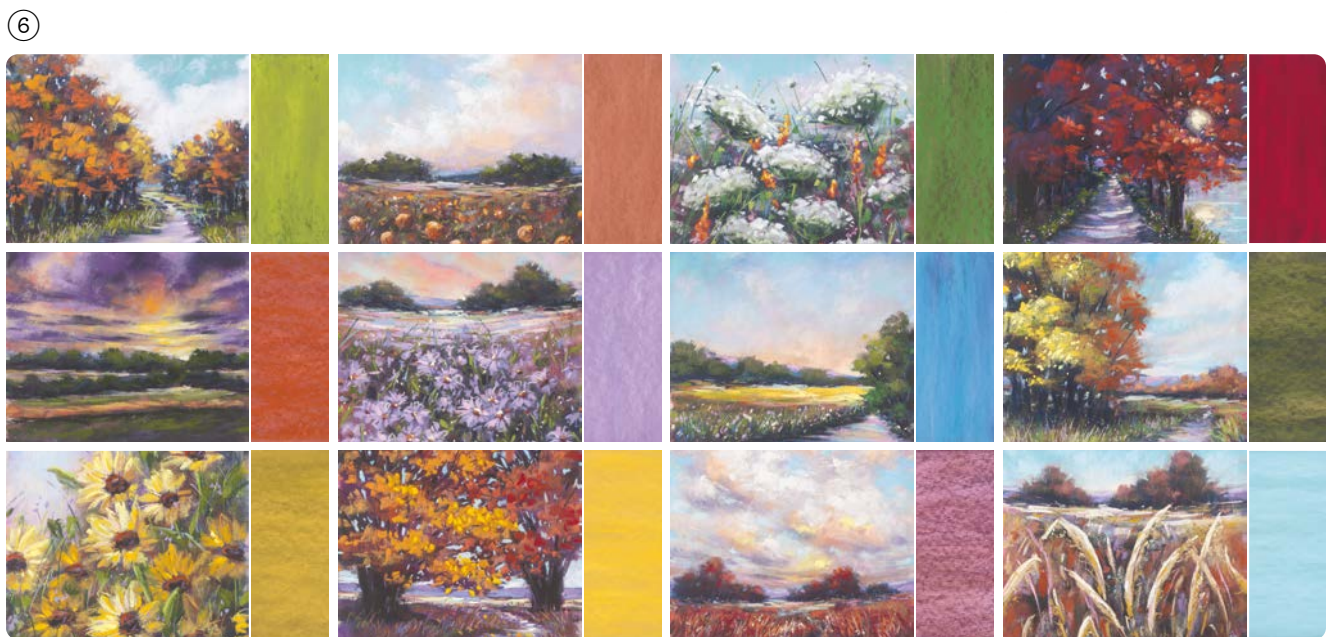

2. REGAL FLORA DIES

164033 | \$39.00 • 7 dies.

Largest die: 3-5/8" x 2" (9.2 x 5.1 cm).

CHERRY COBBLER

CAJUN CRAZE

WILD WHEAT

MOSSY MEADOW

MOODY MAUVE