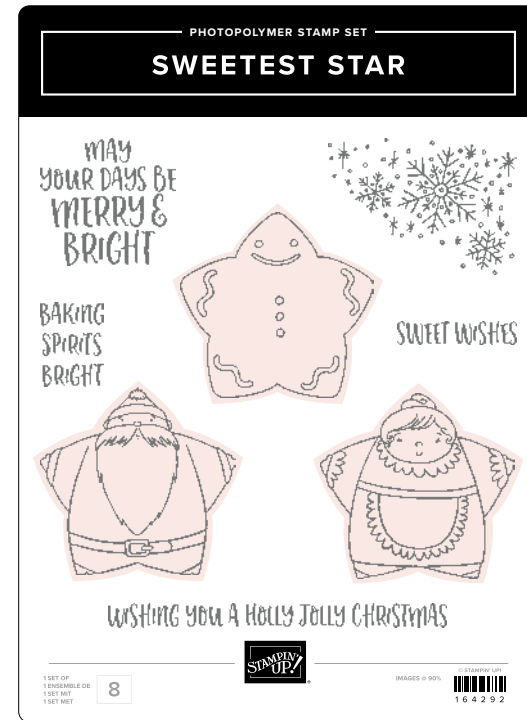

HUMBLE HOME BUILDER PUNCH • 164093 | \$33.00
Largest image: 1-7/8" x 1-7/8" (4.8 x 4.8 cm).

sweetest star bundle

Make 3D stars by scoring a line point-to-point with the Paper Trimmer's scoring blades attachment. Fold each scoreline for an added pop of dimension.

164098 | \$60.00 \$54.00 • Stamp Set + Punch

10%
BUNCHED SAVINGS

SWEETEST STAR STAMP SET • 164292 | \$28.00
8 photopolymer stamps.

SWEETEST STAR PUNCH • 164097 | \$32.00
Punched image: 2-1/4" x 2-1/4" (5.7 x 5.7 cm).