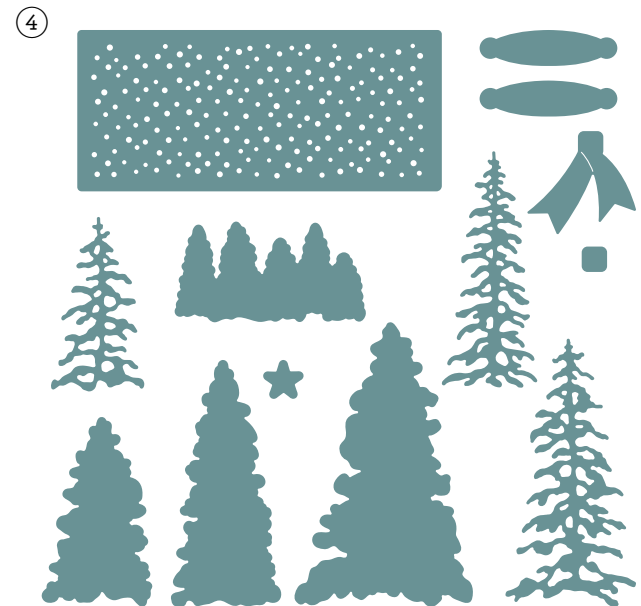

season of elegance

CHERRY COBBLER

OLD OLIVE

MOSSY MEADOW

PRETTY PEACOCK

BASIC BEIGE

GOLD

Use the holes in this die to thread decorative ribbon through.