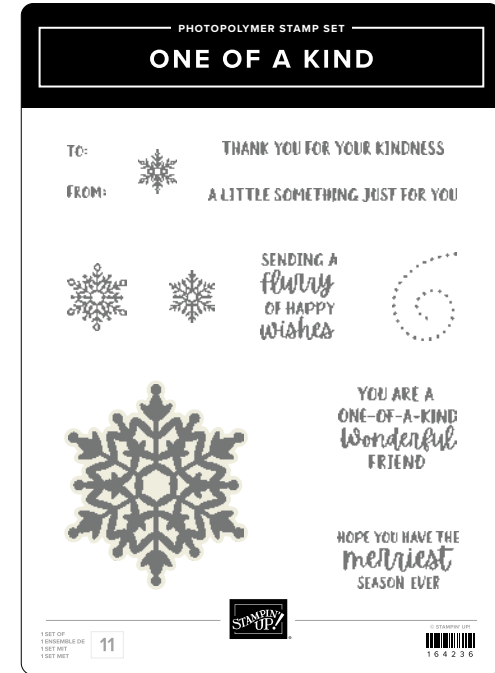

ONE OF A KIND STAMP SET • 164236 | $25.00
11 photopolymer stamps • EN FR