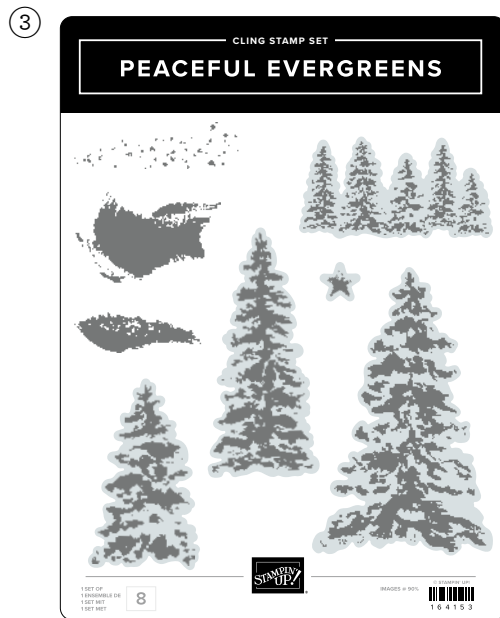

season of elegance

CHERRY COBBLER

OLD OLIVE

MOSSY MEADOW

PRETTY PEACOCK

BASIC BEIGE

GOLD

Use the holes in this die to thread decorative ribbon through.