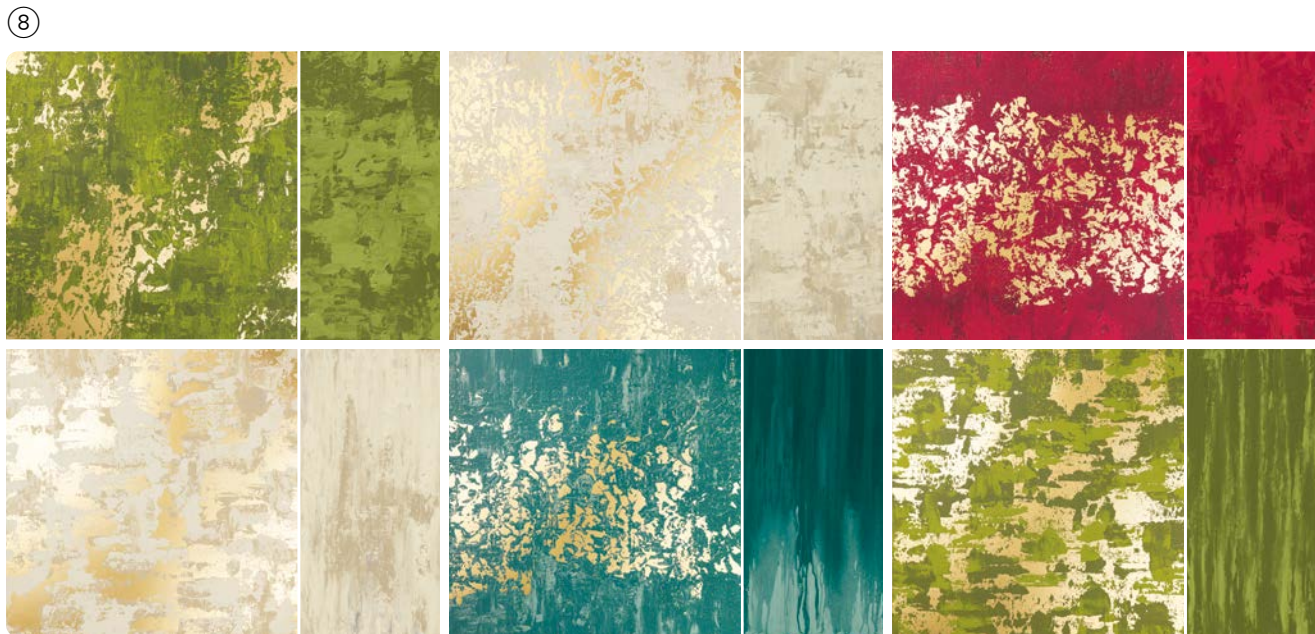

season of elegance

CHERRY COBBLER

OLD OLIVE

MOSSY MEADOW

PRETTY PEACOCK

BASIC BEIGE

GOLD

Use the holes in this die to thread decorative ribbon through.