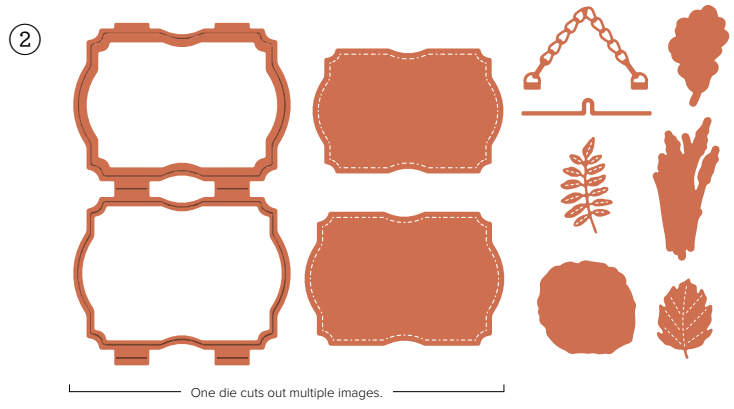

2. REGAL FLORA DIES

164033 | \$39.00 • 7 dies.

Largest die: 3-5/8" x 2" (9.2 x 5.1 cm).

CHERRY COBBLER

CAJUN CRAZE

WILD WHEAT

MOSSY MEADOW

MOODY MAUVE