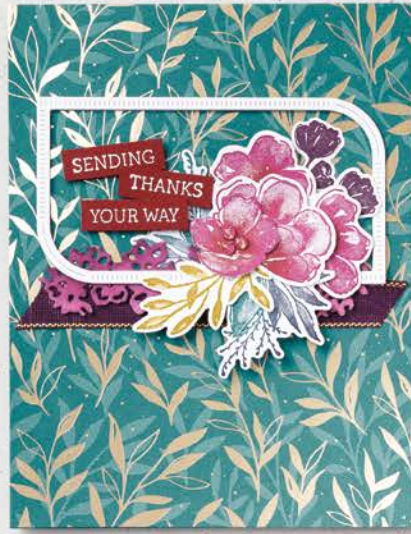

► To order bundle items individually

1. SNOWY WONDER STAMP SET

164334 | \$28.00

20 photopolymer stamps •

2. SNOWY WONDER DIES

164124 | \$43.00 • 23 dies.

Largest die: 3-1/4" x 3" (8.3 x 7.6 cm).

CHERRY COBBLER