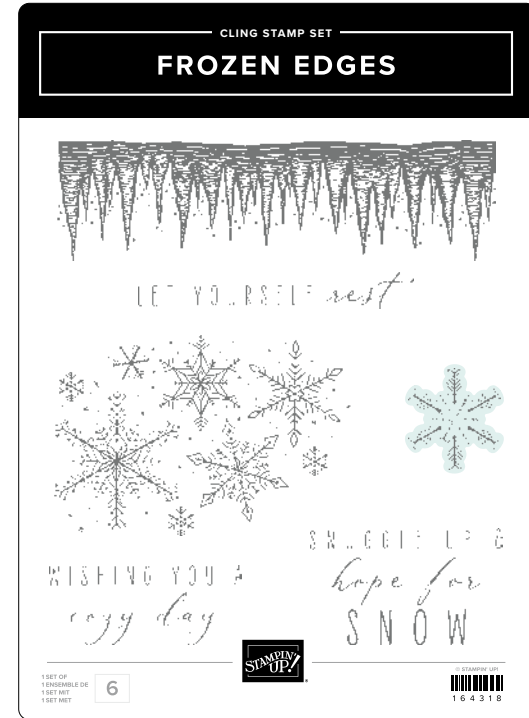

more than autumn bundle

Want a cute background?
Stamp it or cut colourful
paper to fit your card front.
You'll find so many choices
in our online store!

164076 | \$73.00 \$65.50 • Stamp Set + Dies

MORE THAN AUTUMN STAMP SET • 164228 | \$34.00
36 photopolymer stamps.
Inspired by Million Sales Achiever Jo Golden.

MORE THAN AUTUMN DIES • 164075 | \$39.00
23 dies. Largest die: 1-3/8" x 1-5/8" (3.5 x 4.1 cm).

frozen edges bundle

164104 | \$70.00 \$63.00 • Stamp Set + Dies •

FROZEN EDGES STAMP SET • 164318 | \$33.00
6 cling stamps •