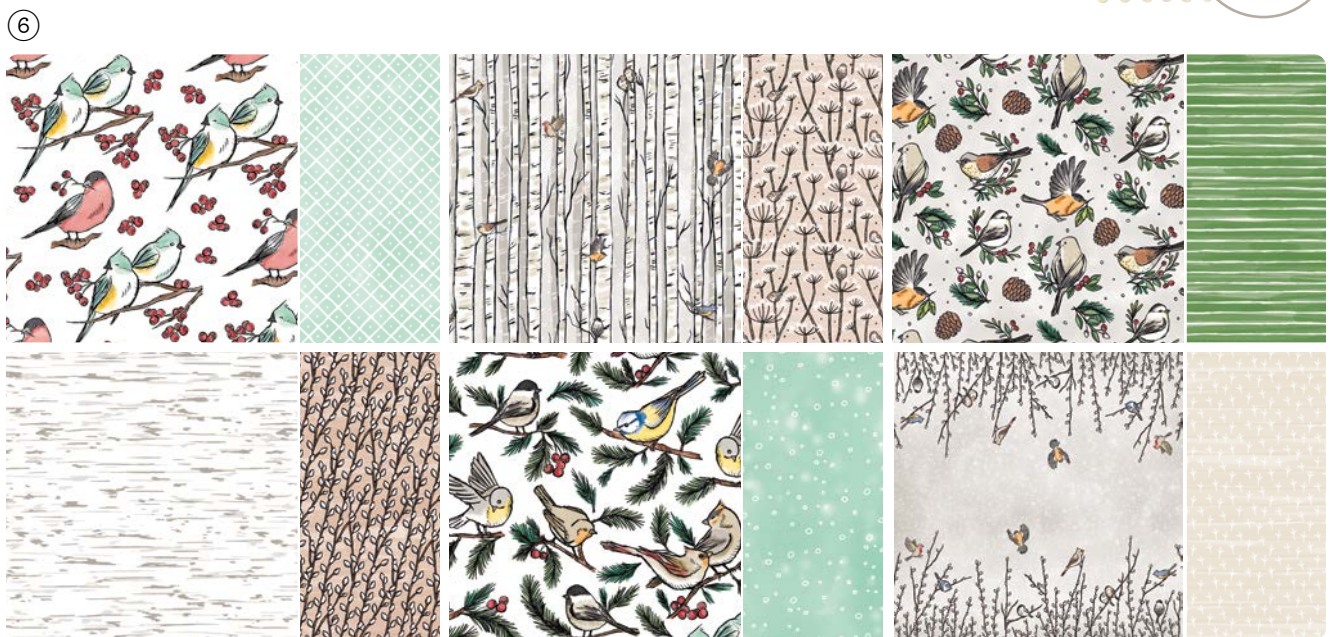

REAL RED

COPPER CLAY

GARDEN GREEN

COASTAL CABANA

CRUMB CAKE

GRAY GRANITE

nests of winter

SUITE COLLECTION
164072 | \$134.00