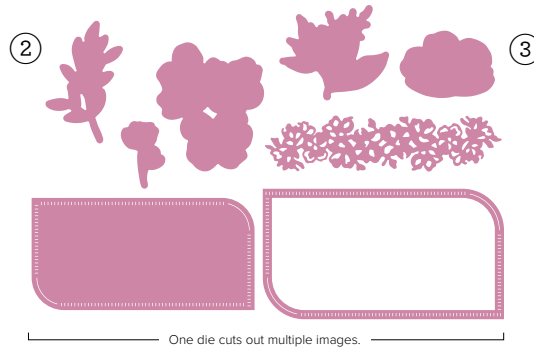

regal winter

SUITE COLLECTION

164040 | $121.00

Cling •

Suite collection includes one of each item listed below.

1-2. **10% BUNDLED SAVINGS** REGAL FLORA BUNDLE

164034 | ~~$72.00~~ $64.75

Stamp Set + Dies •

3. REGAL FOILED ADHESIVE-BACKED DOTS

164038 | $11.75

160 pieces.

4. REGAL DISTRESSED PATTERNS 12" X 12" (30.5 X 30.5 CM) SPECIALTY DESIGNER

SERIES PAPER

164037 | $13.75

6 sheets. Includes gold foil.

5. BLACKBERRY BLISS & GOLD 1/2" (1.3 CM) TEXTURED RIBBON

164039 | $13.75

10 yards (9.1 m).

6. REGAL WINTER 12" X 12" (30.5 X 30.5 CM) DESIGNER SERIES PAPER

164156 | $17.00

12 sheets.

► To order bundle items individually

1. REGAL FLORA STAMP SET

164157 | $33.00 • 10 cling stamps •

2. REGAL FLORA DIES

164033 | $39.00 • 7 dies.

Largest die: 3-5/8" x 2" (9.2 x 5.1 cm).