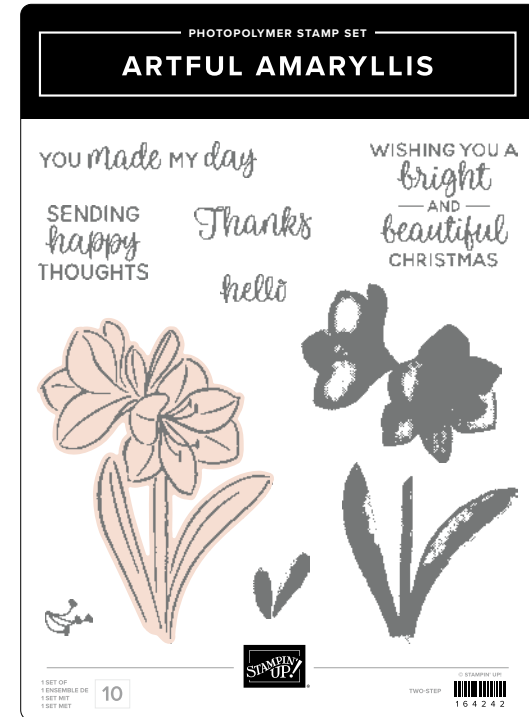

ARTFUL AMARYLLIS STAMP SET • 164242 | $26.00
10 photopolymer stamps.