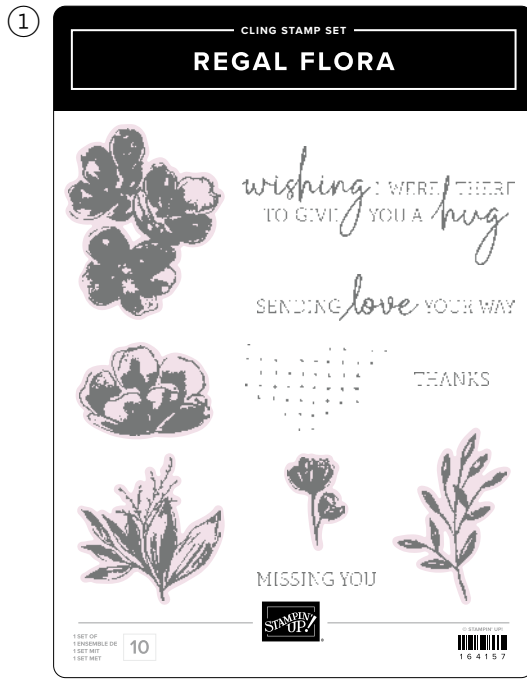

► To order bundle items individually

1. SNOWY WONDER STAMP SET

164334 | \$28.00

20 photopolymer stamps •

2. SNOWY WONDER DIES

164124 | \$43.00 • 23 dies.

Largest die: 3-1/4" x 3" (8.3 x 7.6 cm).

CHERRY COBBLER

WILD WHEAT

PRETTY PEACOCK

NIGHT OF NAVY

BLACKBERRY BLISS

BERRY BURST

regal winter

SUITE COLLECTION

164040 | \$121.00